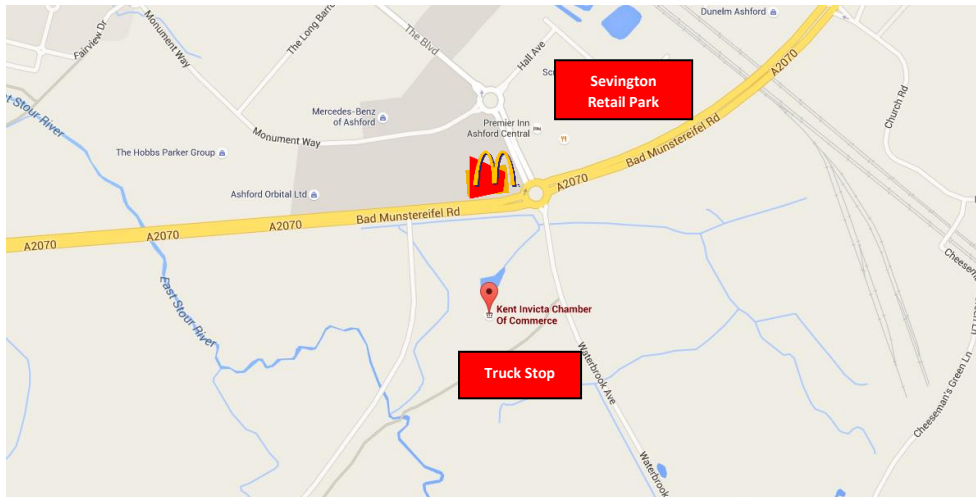

Social Enterprise Kent

Kent Invicta Chamber of Commerce

Ashford Business Point,
Waterbrook Avenue,
Sevington, Ashford,
TN24 0LH

- > Get on Thanet Way/A299 in Herne Bay from Lower Herne Rd
3 min (1.1 mi)
- > Take exit 6 from M2
11 min (11.7 mi)
- > Follow A251 to Canterbury Rd/A28
16 min (9.4 mi)
- Turn right onto Canterbury Rd/A28
3 min (1.5 mi)
- 📍 At the roundabout, take the 2nd exit onto Willesborough Rd/A2070
📍 Continue to follow A2070
5 min (2.0 mi)
- 📍 At the roundabout, take the 3rd exit onto Bad Munstereifel Rd/A2070
2 min (1.1 mi)
- 📍 At Orbital Park Roundabout, take the 1st exit onto Waterbrook Ave
24 s (0.1 mi)

Kent Invicta Chamber Of Commerce
Ashford Business Point, Waterbrook Avenue Sevington,
Ashford, Kent TN24 0LH, United Kingdom

From the A299

From Maidstone – M20

- > Get on M20 from A249
8 min (2.6 mi)
- > Follow M20 to Bad Munstereifel Rd/A2070 in Willesborough. Take exit 10 from M20
17 min (18.9 mi)
- > Follow Bad Munstereifel Rd/A2070 to Waterbrook Ave
3 min (1.2 mi)